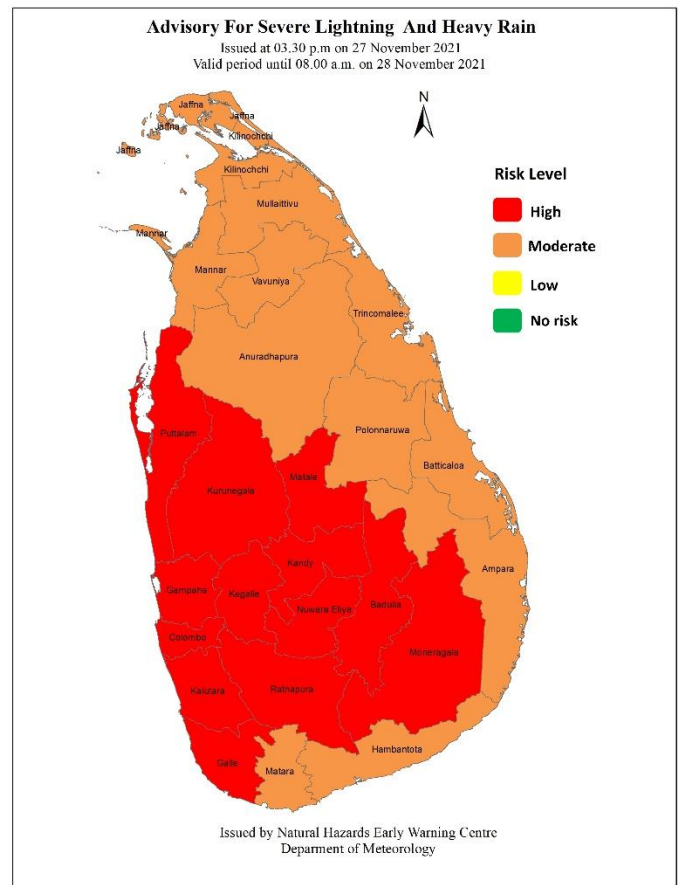

Advisory for Severe Lightning and Heavy Rain

Issued by the natural hazards early warning center

Issued at 03.30 p.m. 27 November 2021 for the period until 08.00 a.m. 28 November 2021

PLEASE BE AWARE:

Thundershowers accompanied by severe lightning and heavy rain about 100 mm are likely to occur at several places in Central, Sabaragamuwa, Western, North-western and Uva provinces.

Color: -Red
Warning (Take action)

Color: -Amber
Advisory (Be prepared)

Color: -Green
Threat is over

Spatial rainfall distribution: Isolated: <25%, A few: 26-50%, Many: 51-75%, Most: 76-100%
Rainfall amount (mm): Fairly Heavy rain: 50 -100, Heavy rain: 100 – 150, Very heavy rain: 150 or more.