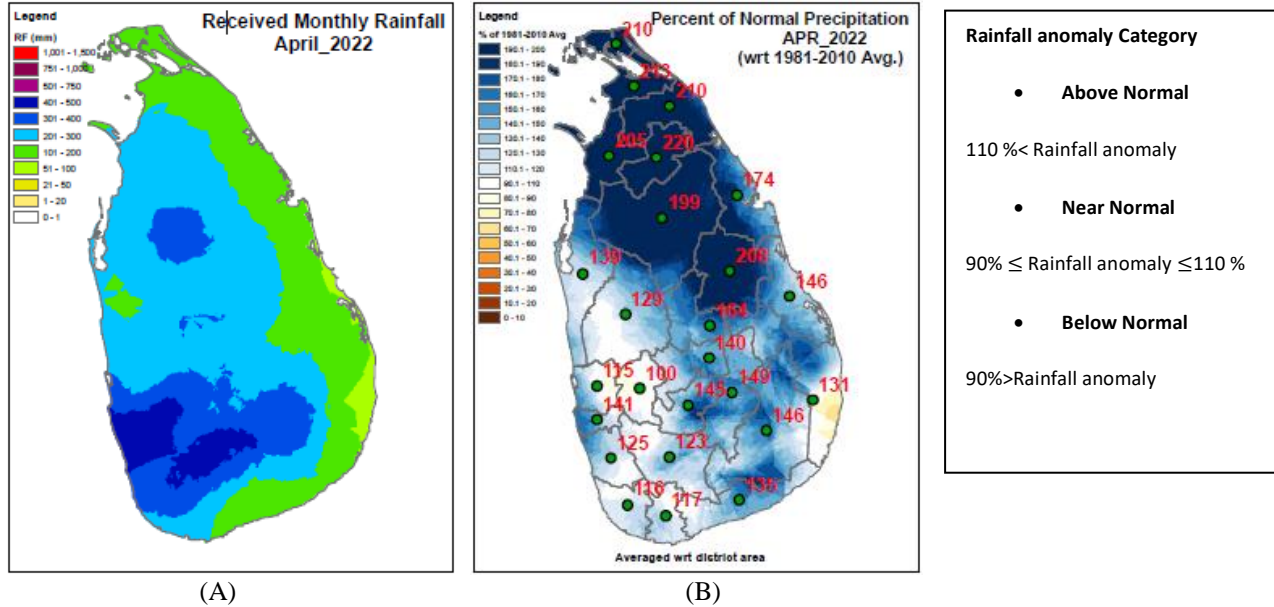

Fig 4: Observed rainfall during month of April 2022

According to the available rainfall data in the Department of Meteorology, above normal rainfalls were reported over most parts of the country during the month of April. Northern and North Central provinces received more than twice of normal rainfall during the month. Figure 4(A) shows the observed rainfall and 4(B) shows the observed rainfall anomaly during the month of April 2022.