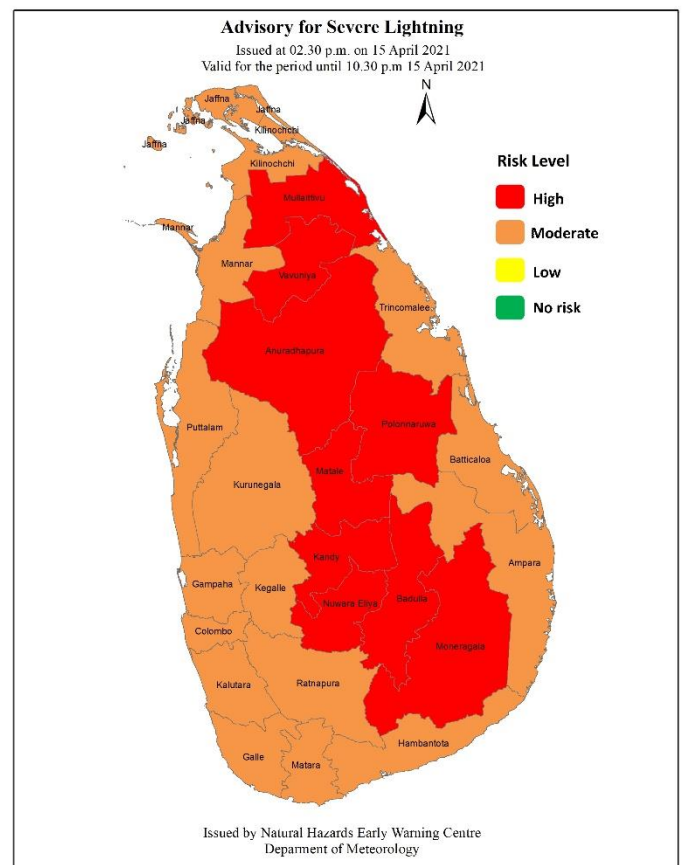

WW/T/21/04/16/01

COLOR: Amber

Advisory for Severe Lightning

Issued by the natural hazards early warning center

Issued at 02.30 p.m. 16 April 2021 for the period until 10.30 p.m. 16 April 2021

PLEASE BE AWARE:

Thundershowers accompanied by severe lightning are likely to occur at several places in North-central, Central and Uva provinces and in Mullaitivu and Vavuniya district.

Fairly heavy falls above **75 mm** ca be expected at some places in Eastern, Central and Uva provinces and in Polonnaruwa and Mullaitivu districts.

Color: -Red
Warning (Take action)

Color: -Amber
Advisory (Be prepared)

Color: -Green
Threat is over

Spatial rainfall distribution: Isolated: <25%, A few: 26-50%, Many: 51-75%, Most: 76-100%
Rainfall amount (mm): Fairly Heavy rain: 50 -100, Heavy rain: 100 – 150, Very heavy rain: 150 or more.