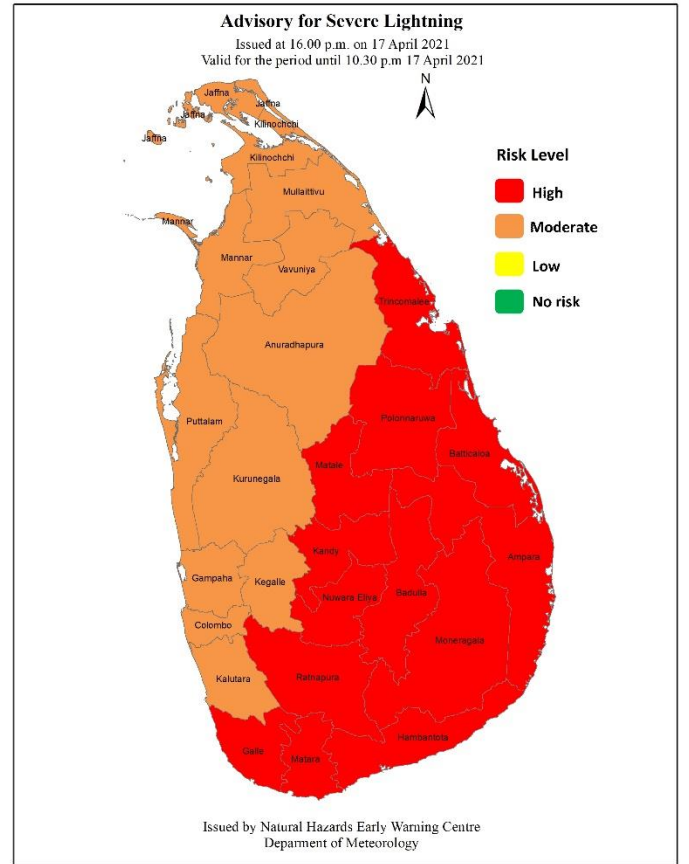

Advisory for Severe Lightning

Issued by the natural hazards early warning center

Issued at 04.00 p.m. 17 April 2021 for the period until 10.30 p.m. 17 April 2021

PLEASE BE AWARE:

Thundershowers accompanied by severe lightning are likely to occur at several places in Central, Uva, Eastern and Southern provinces and in Polonnaruwa and Rathnapura districts.

Fairly heavy falls above **75 mm** can be expected at some places in Western, Sabaragamuwa, Southern and Central provinces.

There may be temporary localized strong winds during thundershowers. General public is kindly requested to take adequate precautions to minimize damages caused by lightning activity.

Color: -Red
Warning (Take action)

Color: -Amber
Advisory (Be prepared)

Color: -Green
Threat is over

Spatial rainfall distribution: Isolated: <25%, A few: 26-50%, Many: 51-75%, Most: 76-100%
Rainfall amount (mm): Fairly Heavy rain: 50 -100, Heavy rain: 100 – 150, Very heavy rain: 150 or more.