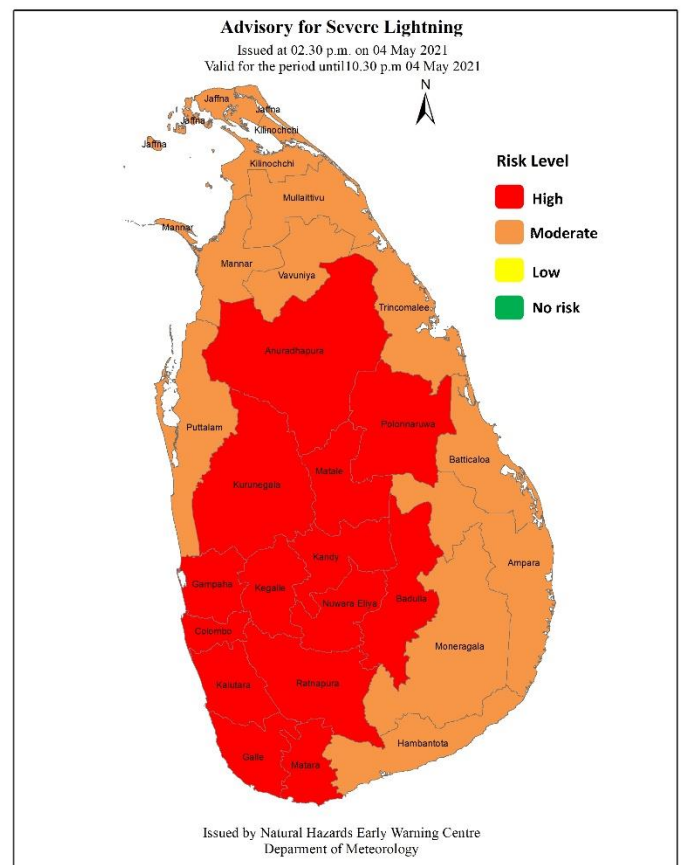

Department of Meteorology

TP : 011 2686686

Fax : 011 2691443

E-mail : metnmc@gmail.com

Web : www.meteo.gov.lk

Bulletin No: 01

WW/T/21/05/04/01

COLOR: Amber

Advisory for Severe Lightning

Issued by the natural hazards early warning center

Issued at 02.30 p.m. 04 May 2021 for the period until 10.30 p.m. 04 May 2021

PLEASE BE AWARE:

Thundershowers accompanied by severe lightning are likely to occur at several places in Western, Sabaragamuwa, Central and North central provinces and in Badulla, Galle and Matara districts.

Heavy rainfalls about **100 mm** can be expected at some places in Sabaragamuwa, Central, Western, Uva and North-western provinces and in Polonnaruwa, Galle and Matara districts.

There may be temporary localized strong winds during thundershowers. General public is kindly requested to take adequate precautions to minimize damages caused by lightning activity.

ACTION REQUIRED:

The Department of Meteorology advises that people should:

- Seek shelter, preferably indoors and never under trees.
- Avoid open areas such as paddy fields, tea plantations and open water bodies during thunderstorms.
- Avoid using wired telephones and connected electric appliances during thunderstorms.
- Avoid using open vehicles, such as bicycles, tractors and boats etc.
- Beware of fallen trees and power lines.
- For emergency assistance contact the local disaster management authorities.

Color: -Red
Warning (Take action)

ution: Is
y Heavy

Color: -Amber
Advisory (Be prepared)

L-75%, M
ery heavy

Color: -Green
Threat is over