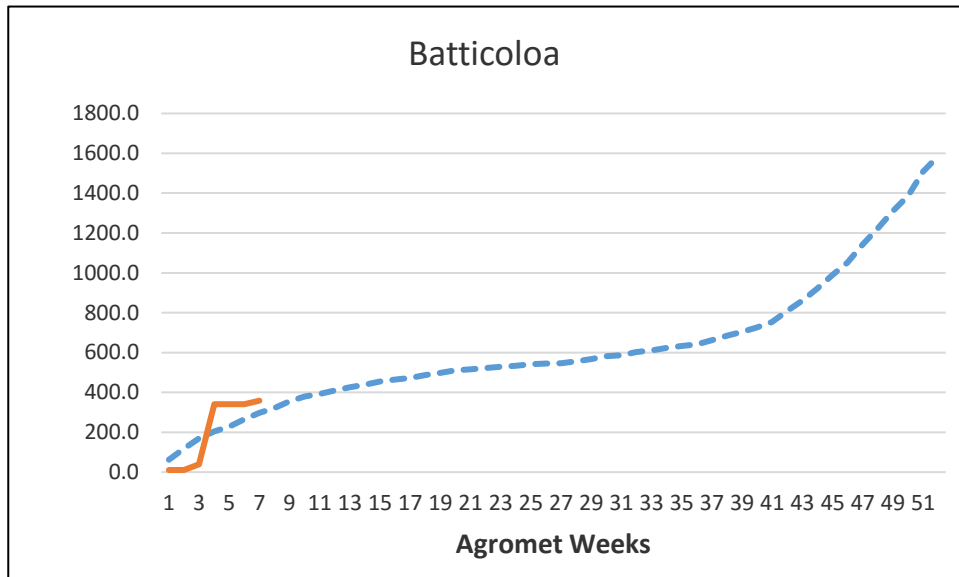

**30 year District Cumulative Average
Actual District Cumulative Average**
X - Agromet Weeks
Y - Rainfall (mm)

Kurunegala