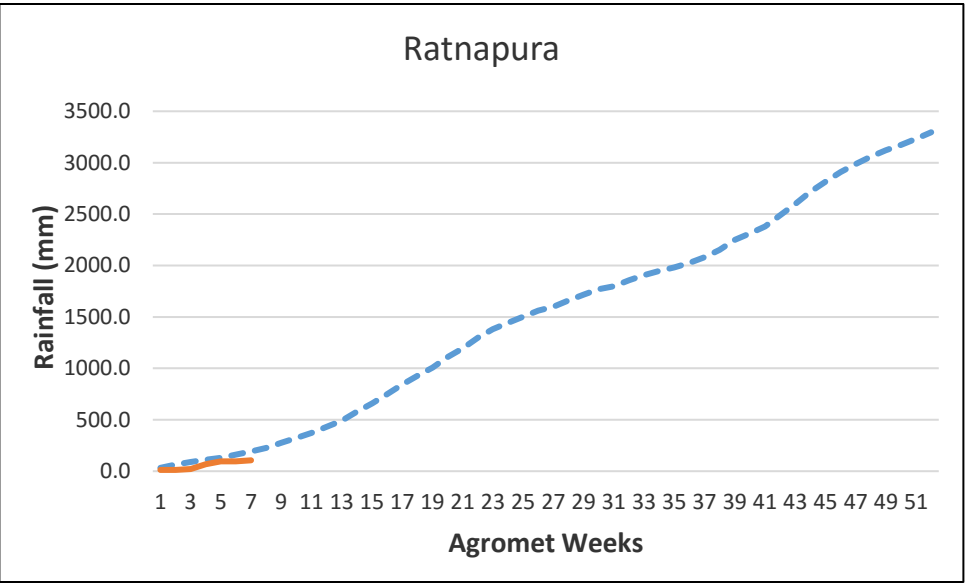

**30 year District Cumulative Average
Actual District Cumulative Average**
X - Agromet Weeks
Y - Rainfall (mm)

Kurunegala