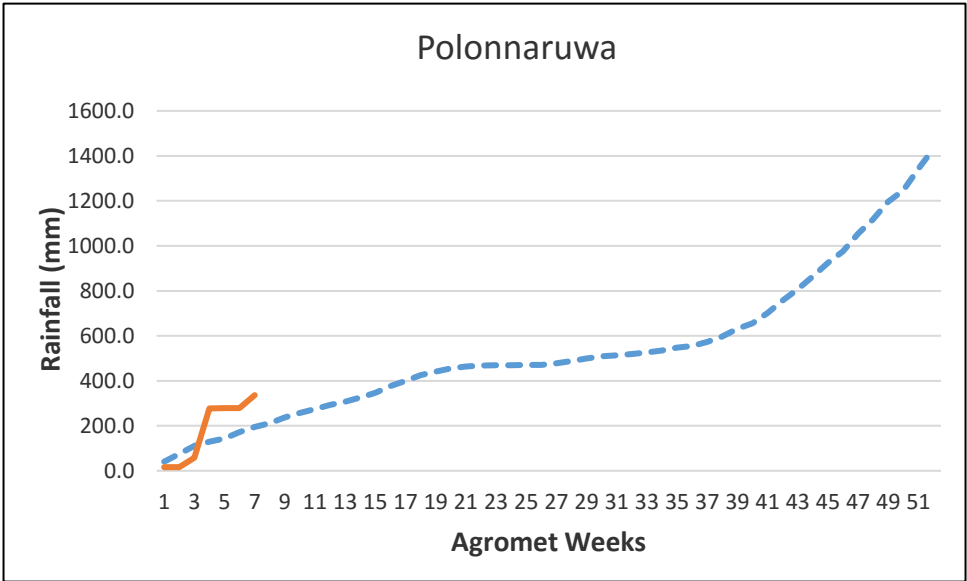

**30 year District Cumulative Average
Actual District Cumulative Average**
X - Agromet Weeks
Y - Rainfall (mm)

Kurunegala