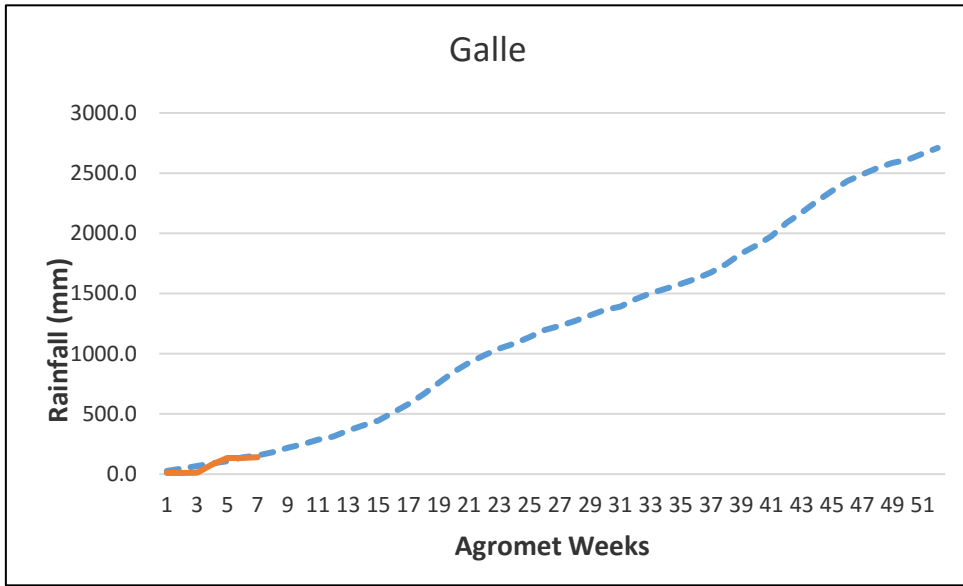

**30 year District Cumulative Average
Actual District Cumulative Average**
X - Agromet Weeks
Y - Rainfall (mm)

Kurunegala