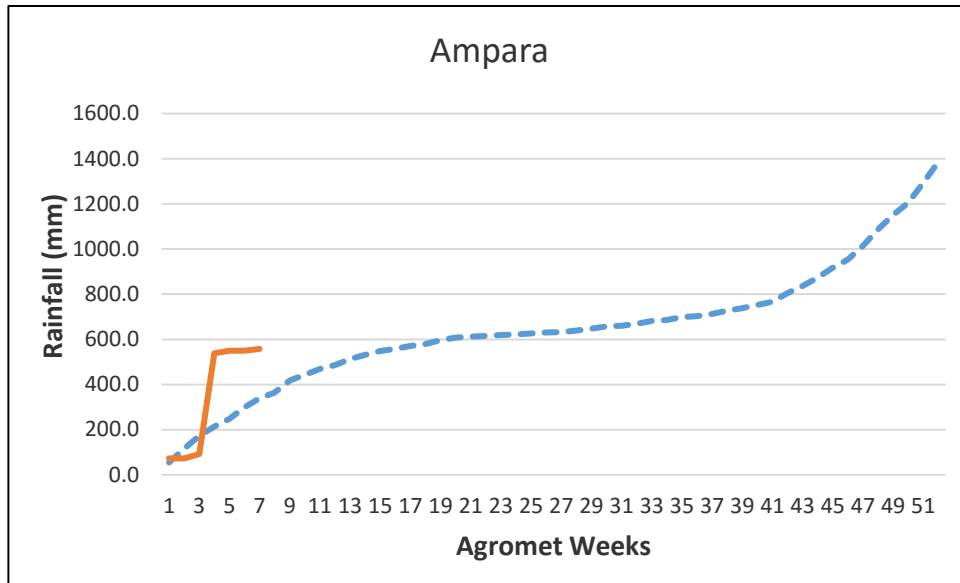

**30 year District Cumulative Average
Actual District Cumulative Average**
X - Agromet Weeks
Y - Rainfall (mm)

Kurunegala