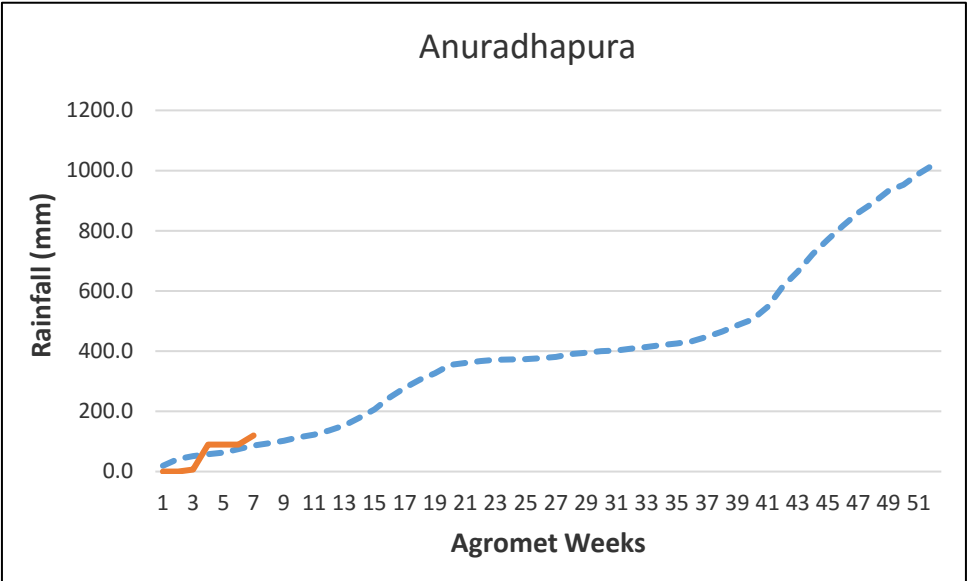

**30 year District Cumulative Average
Actual District Cumulative Average**
X - Agromet Weeks
Y - Rainfall (mm)

Kurunegala