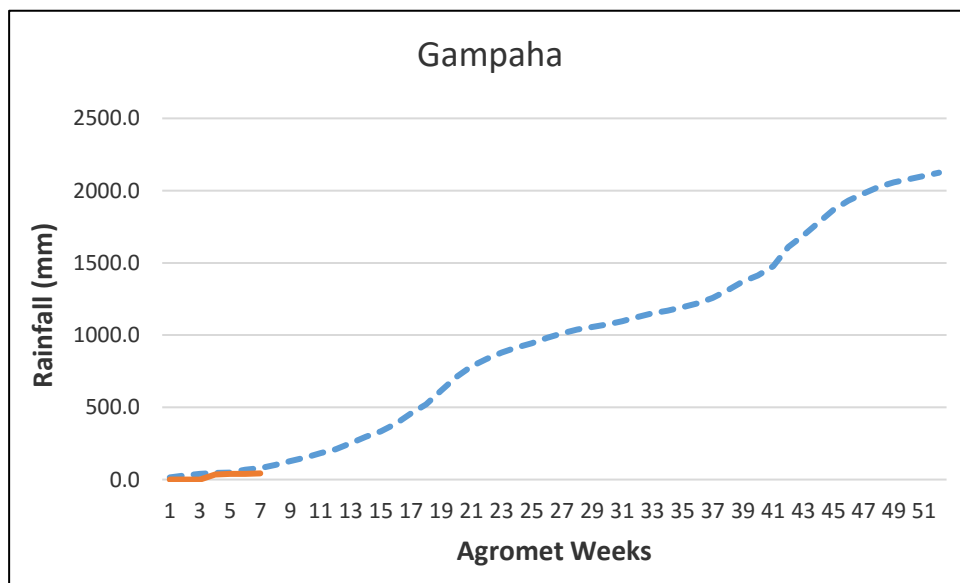

**30 year District Cumulative Average
Actual District Cumulative Average**
X - Agromet Weeks
Y - Rainfall (mm)

Kurunegala