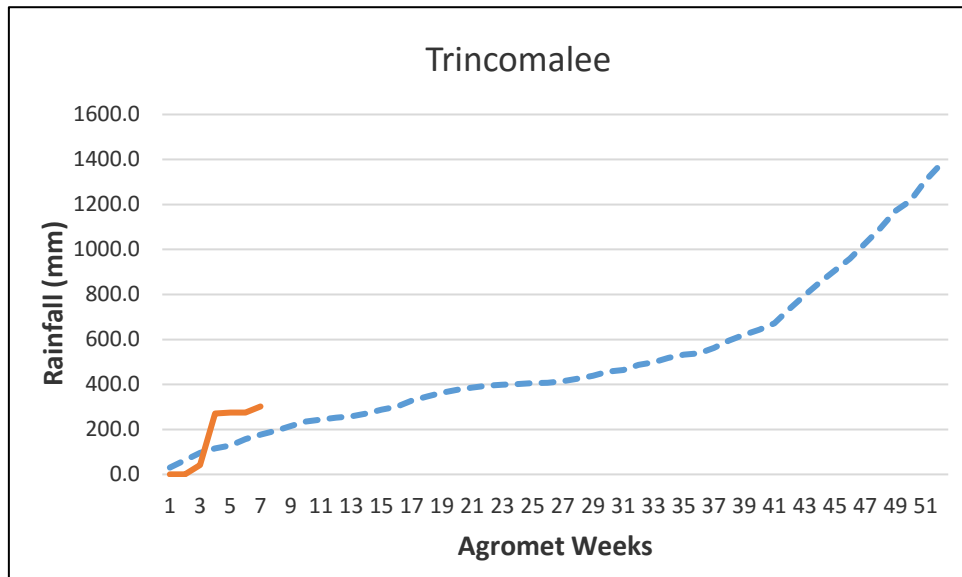

**30 year District Cumulative Average
Actual District Cumulative Average**
X - Agromet Weeks
Y - Rainfall (mm)

Kurunegala