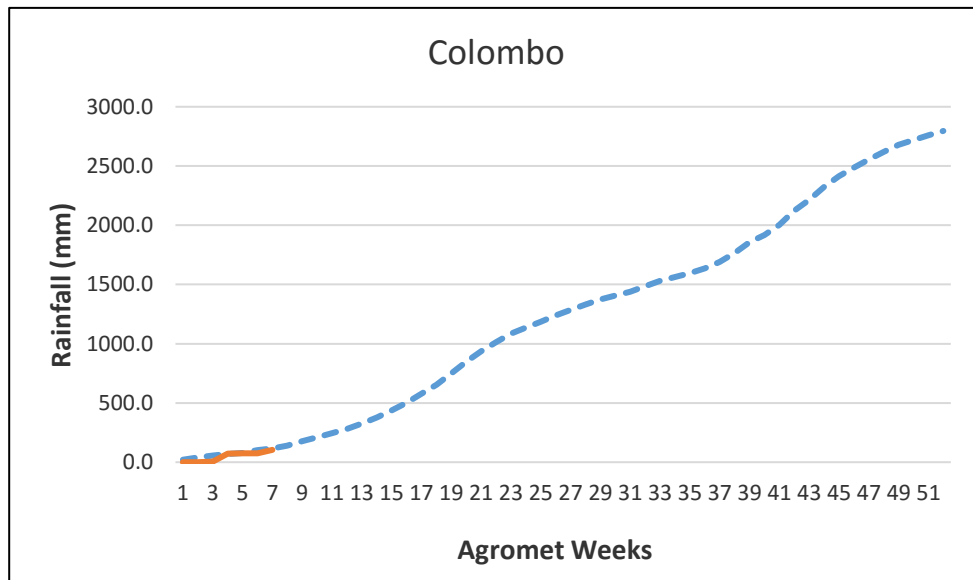

**30 year District Cumulative Average
Actual District Cumulative Average**
X - Agromet Weeks
Y - Rainfall (mm)

Kurunegala