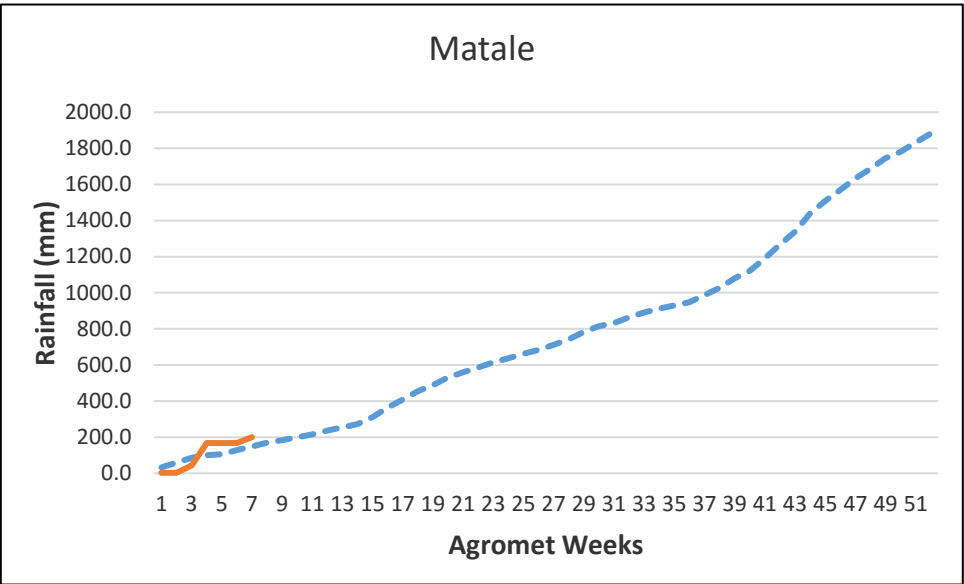

**30 year District Cumulative Average
Actual District Cumulative Average**
X - Agromet Weeks
Y - Rainfall (mm)

Kurunegala