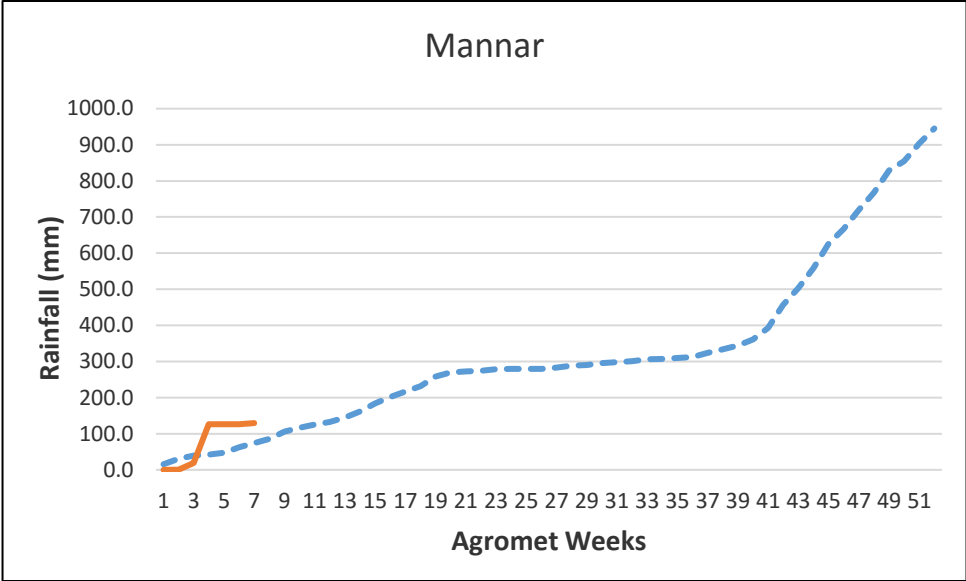

**30 year District Cumulative Average
Actual District Cumulative Average**
X - Agromet Weeks
Y - Rainfall (mm)

Kurunegala