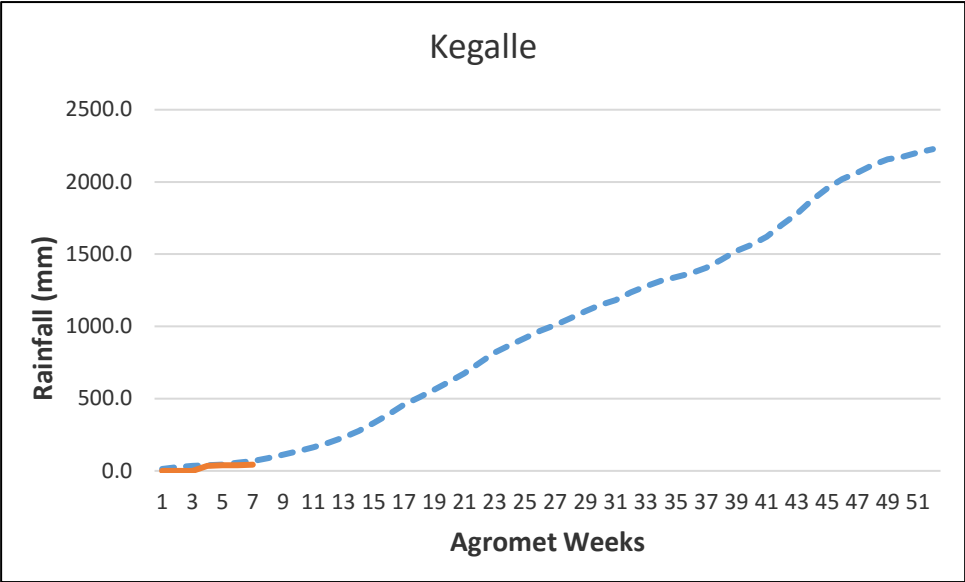

**30 year District Cumulative Average
Actual District Cumulative Average**
X - Agromet Weeks
Y - Rainfall (mm)

Kurunegala