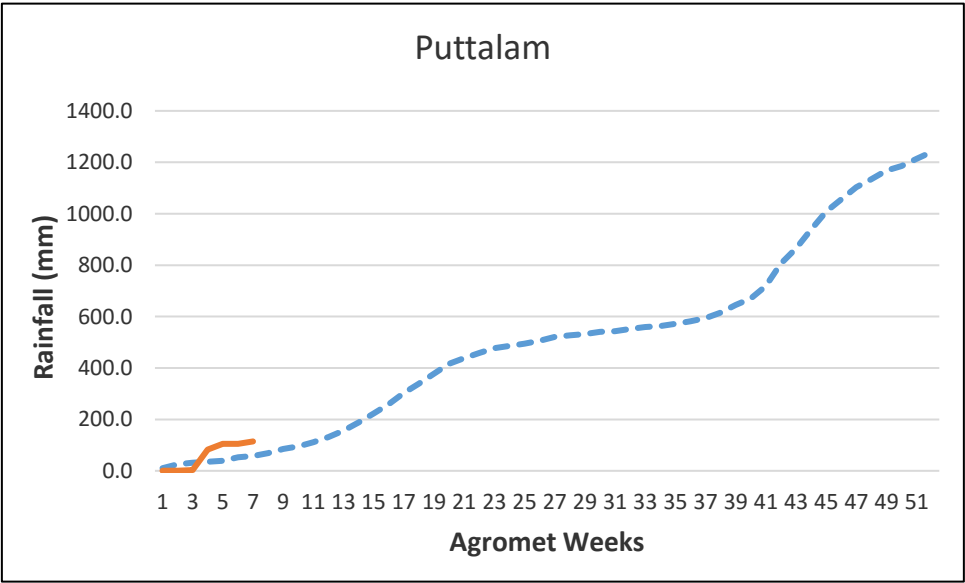

**30 year District Cumulative Average
Actual District Cumulative Average**
X - Agromet Weeks
Y - Rainfall (mm)

Kurunegala