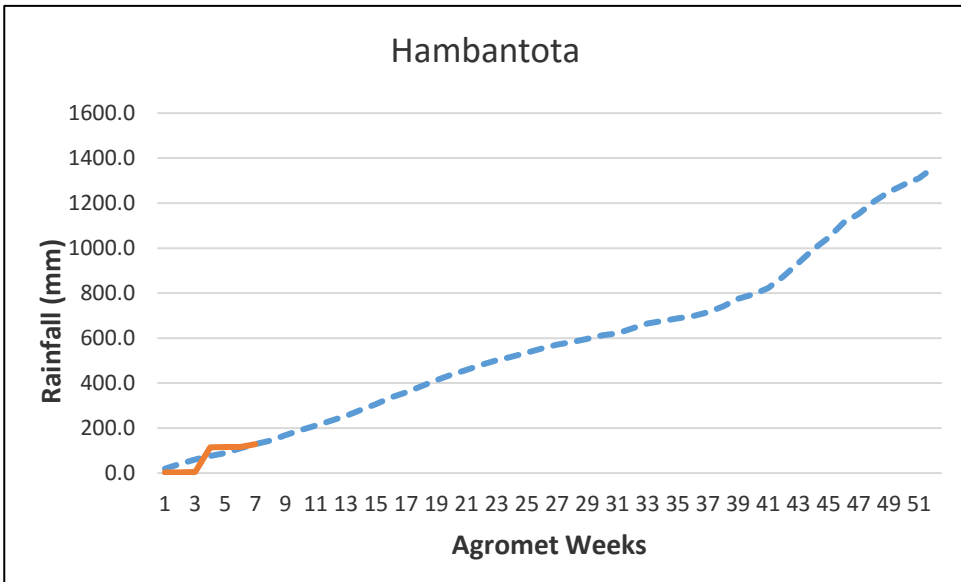

**30 year District Cumulative Average
Actual District Cumulative Average**
X - Agromet Weeks
Y - Rainfall (mm)

Kurunegala