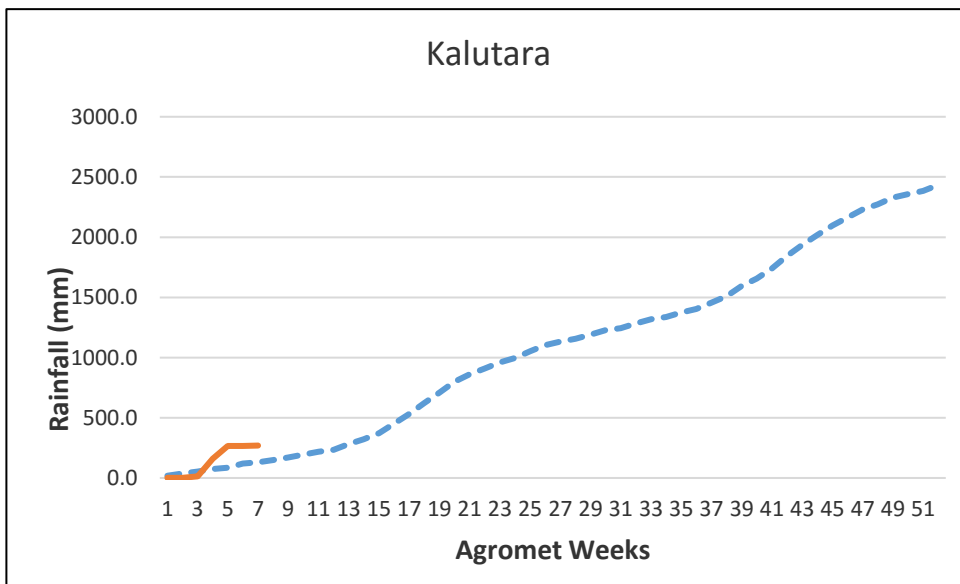

**30 year District Cumulative Average
Actual District Cumulative Average**
X - Agromet Weeks
Y - Rainfall (mm)

Kurunegala