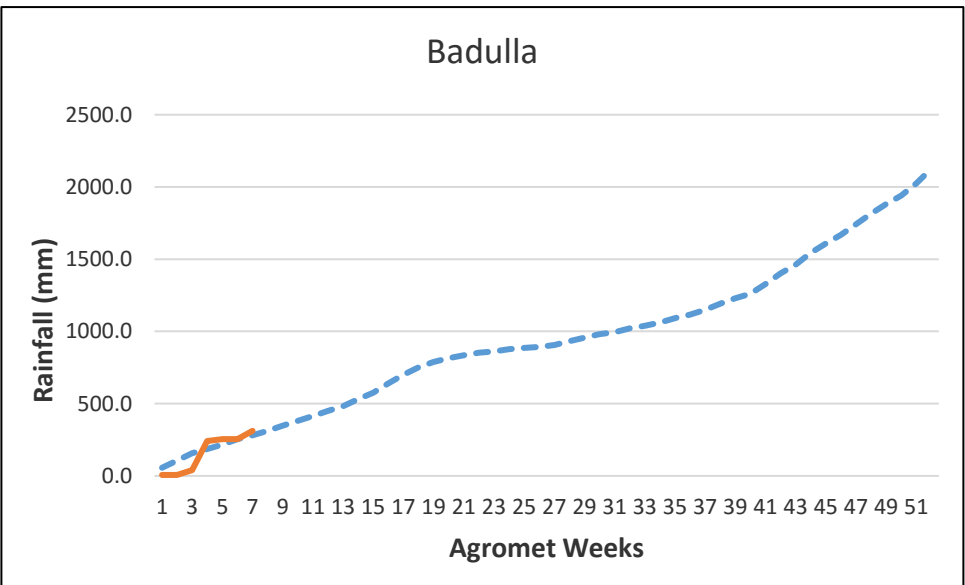

**30 year District Cumulative Average
Actual District Cumulative Average**
X - Agromet Weeks
Y - Rainfall (mm)

Kurunegala