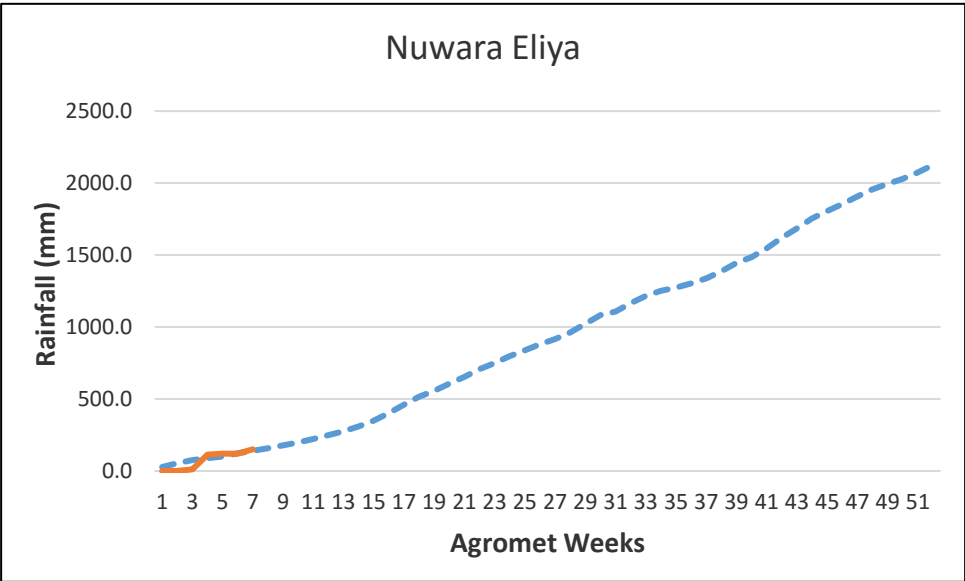

**30 year District Cumulative Average
Actual District Cumulative Average**
X - Agromet Weeks
Y - Rainfall (mm)

Kurunegala