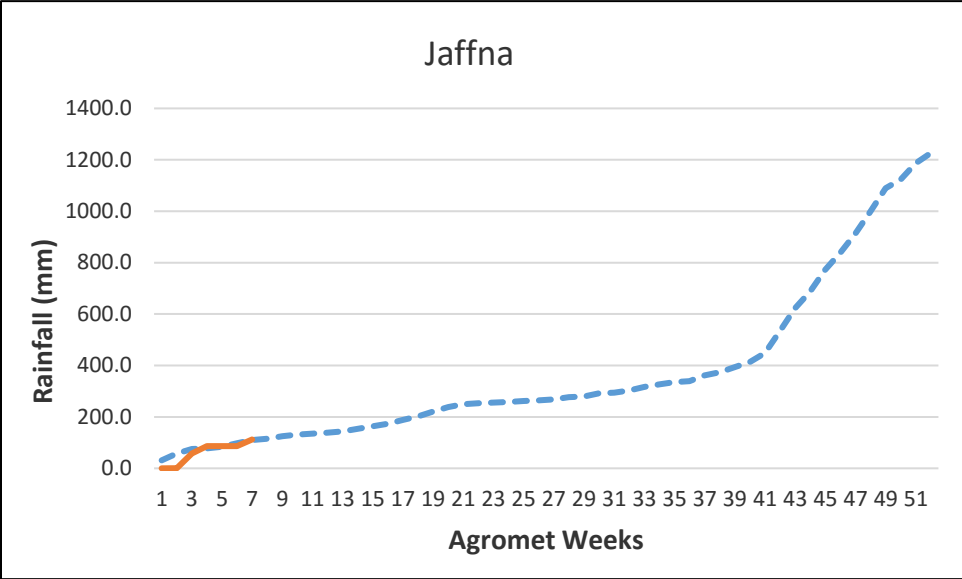

**30 year District Cumulative Average
Actual District Cumulative Average**
X - Agromet Weeks
Y - Rainfall (mm)

Kurunegala