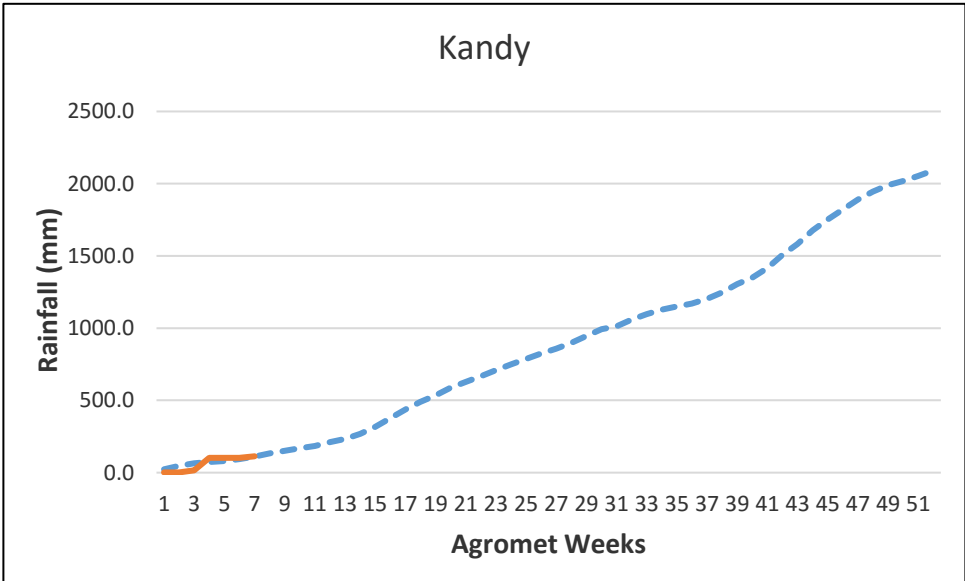

**30 year District Cumulative Average
Actual District Cumulative Average**
X - Agromet Weeks
Y - Rainfall (mm)

Kurunegala