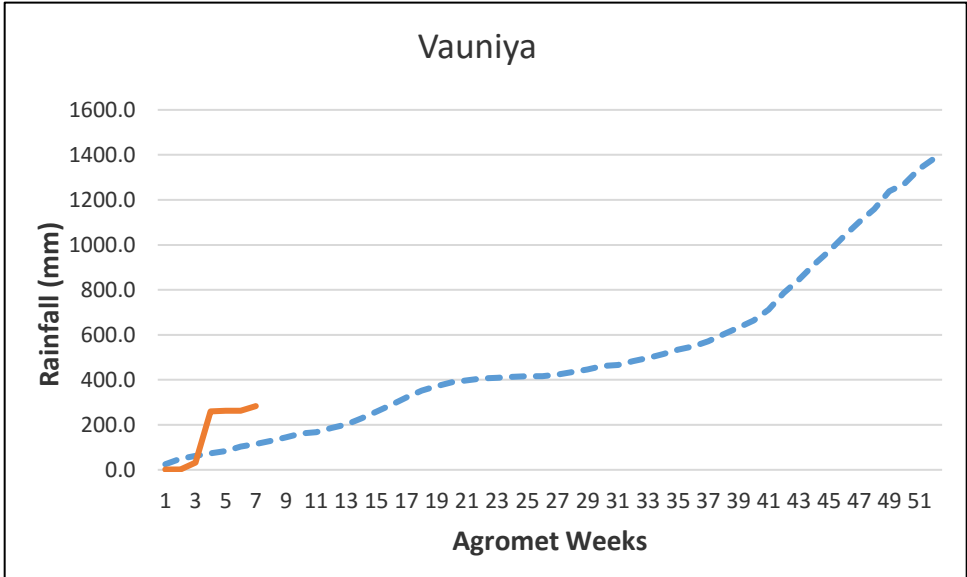

**30 year District Cumulative Average
Actual District Cumulative Average**
X - Agromet Weeks
Y - Rainfall (mm)

Kurunegala